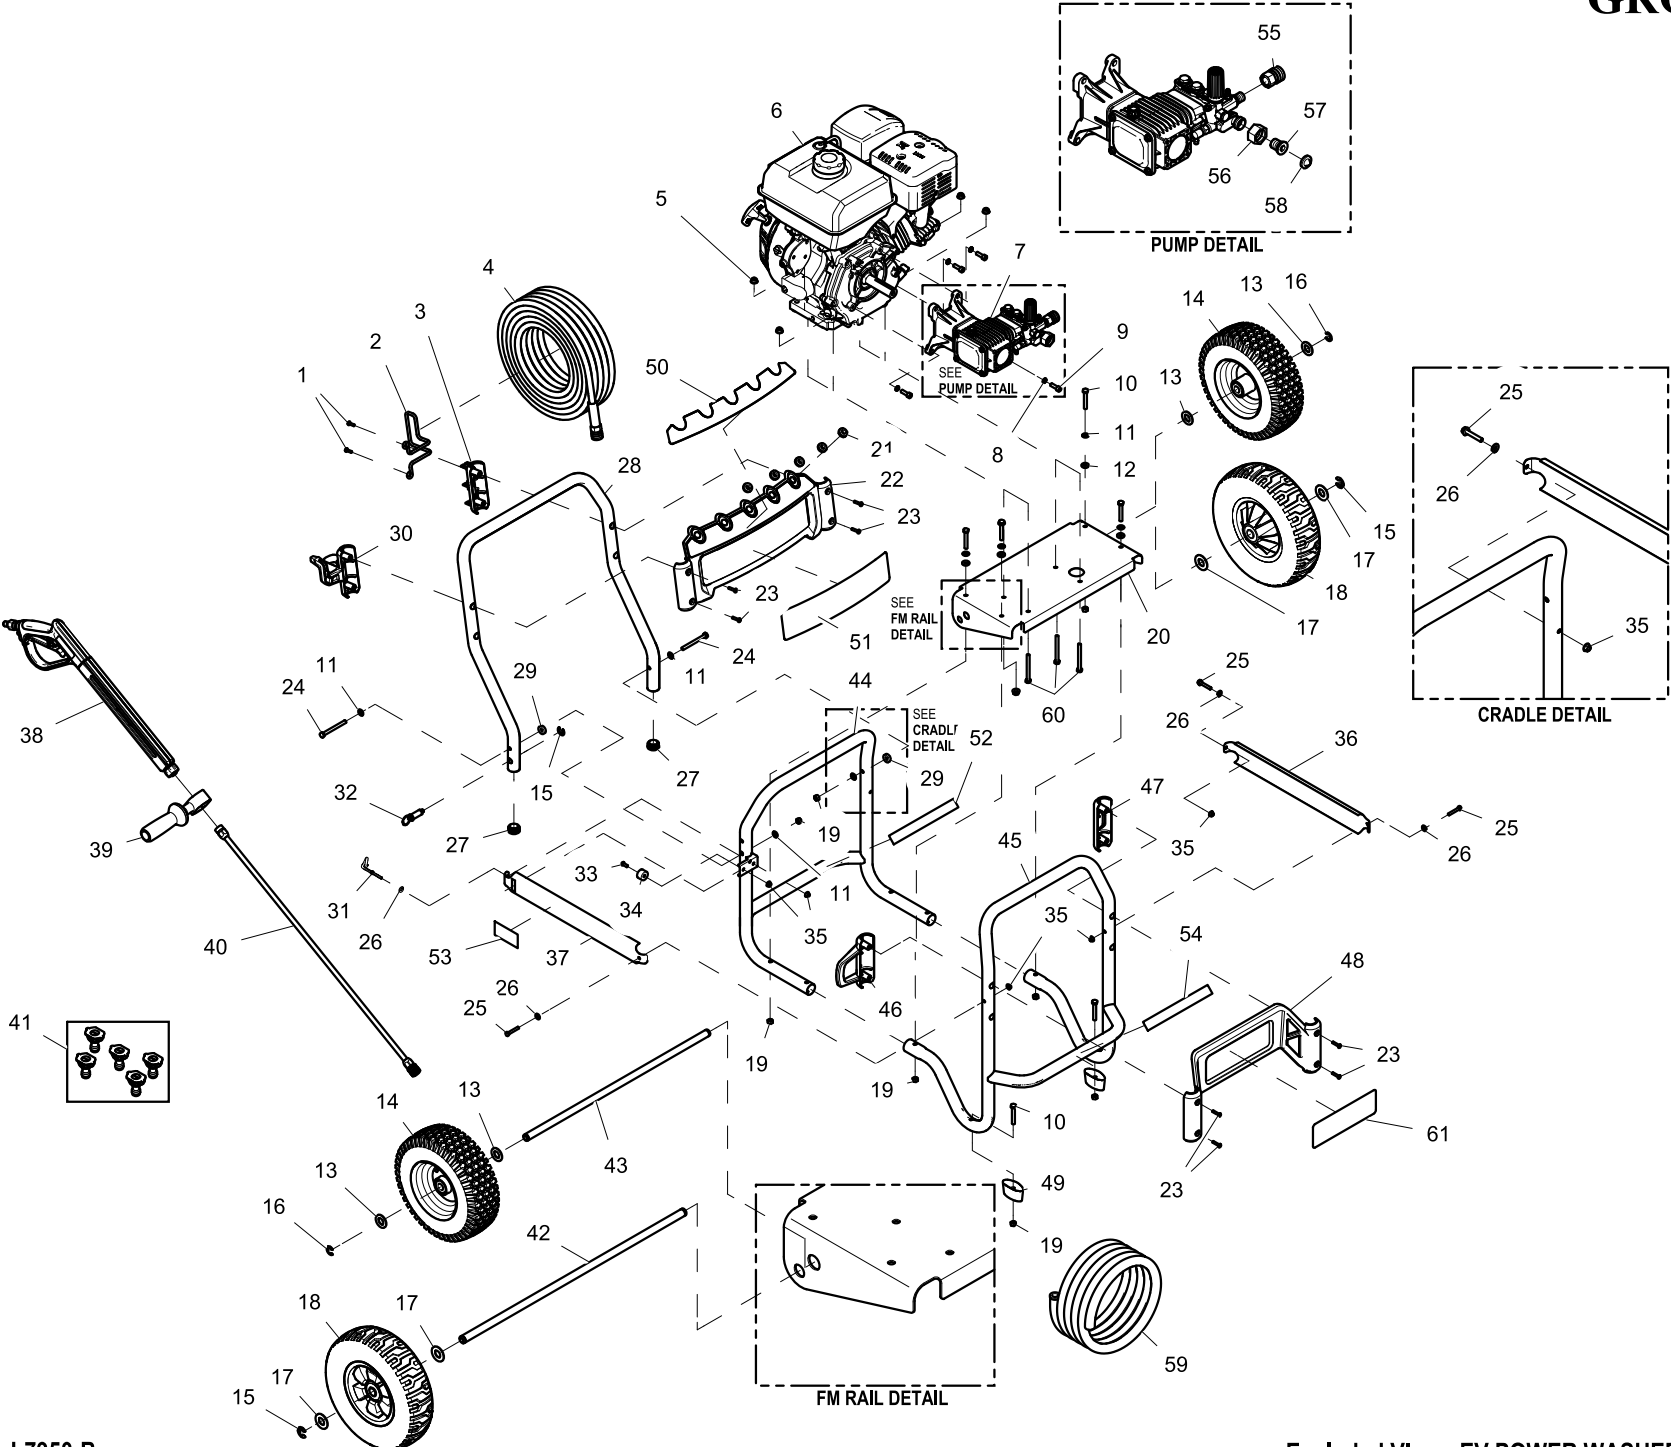

## EXPLODED VIEW: EV POWER WASHER 3800/4200

DRAWING #: 0K4564