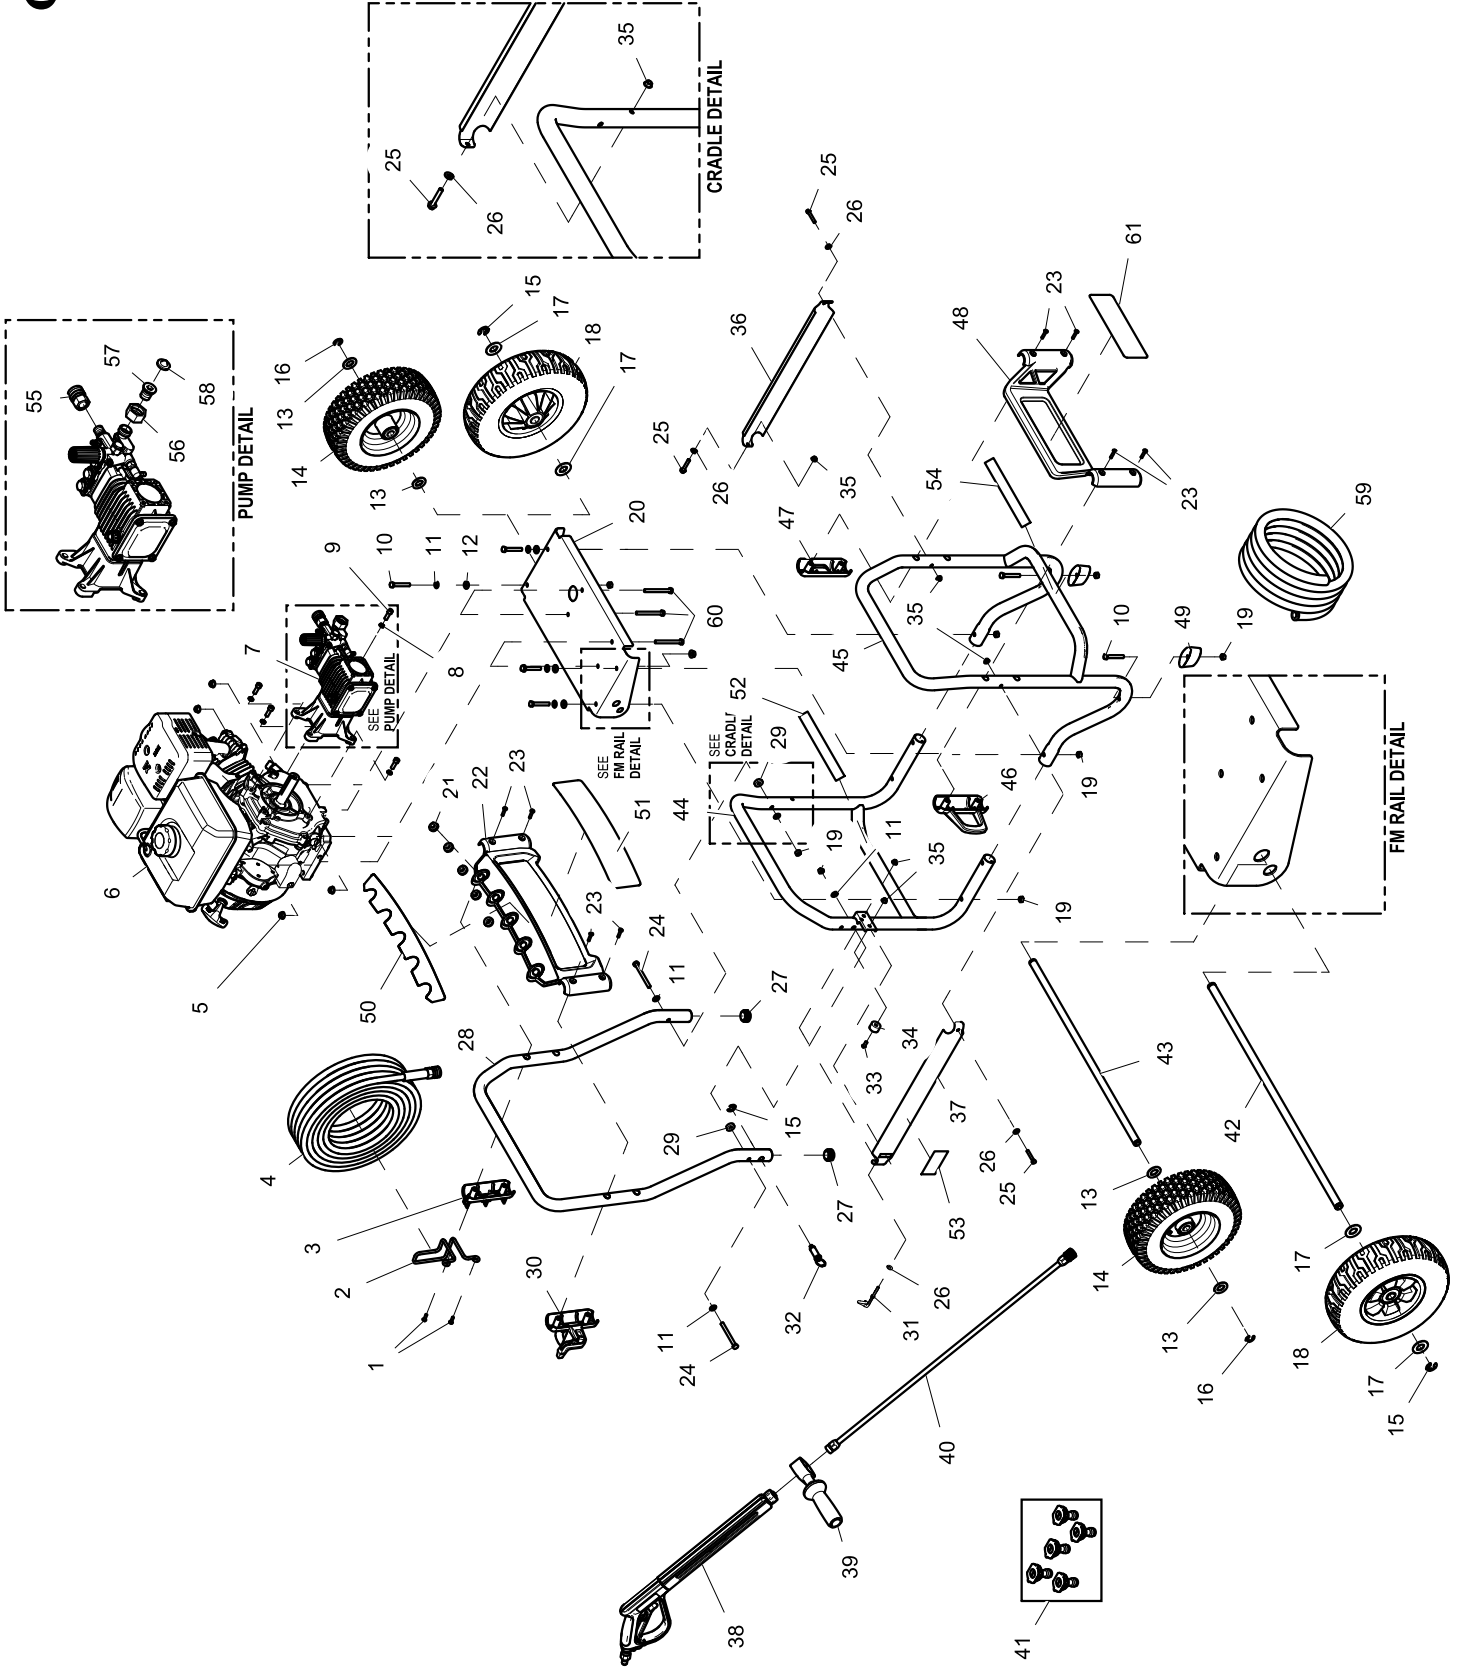

## EXPLODED VIEW: EV POWER WASHER 3800/4200

DRAWING #: 0K4564